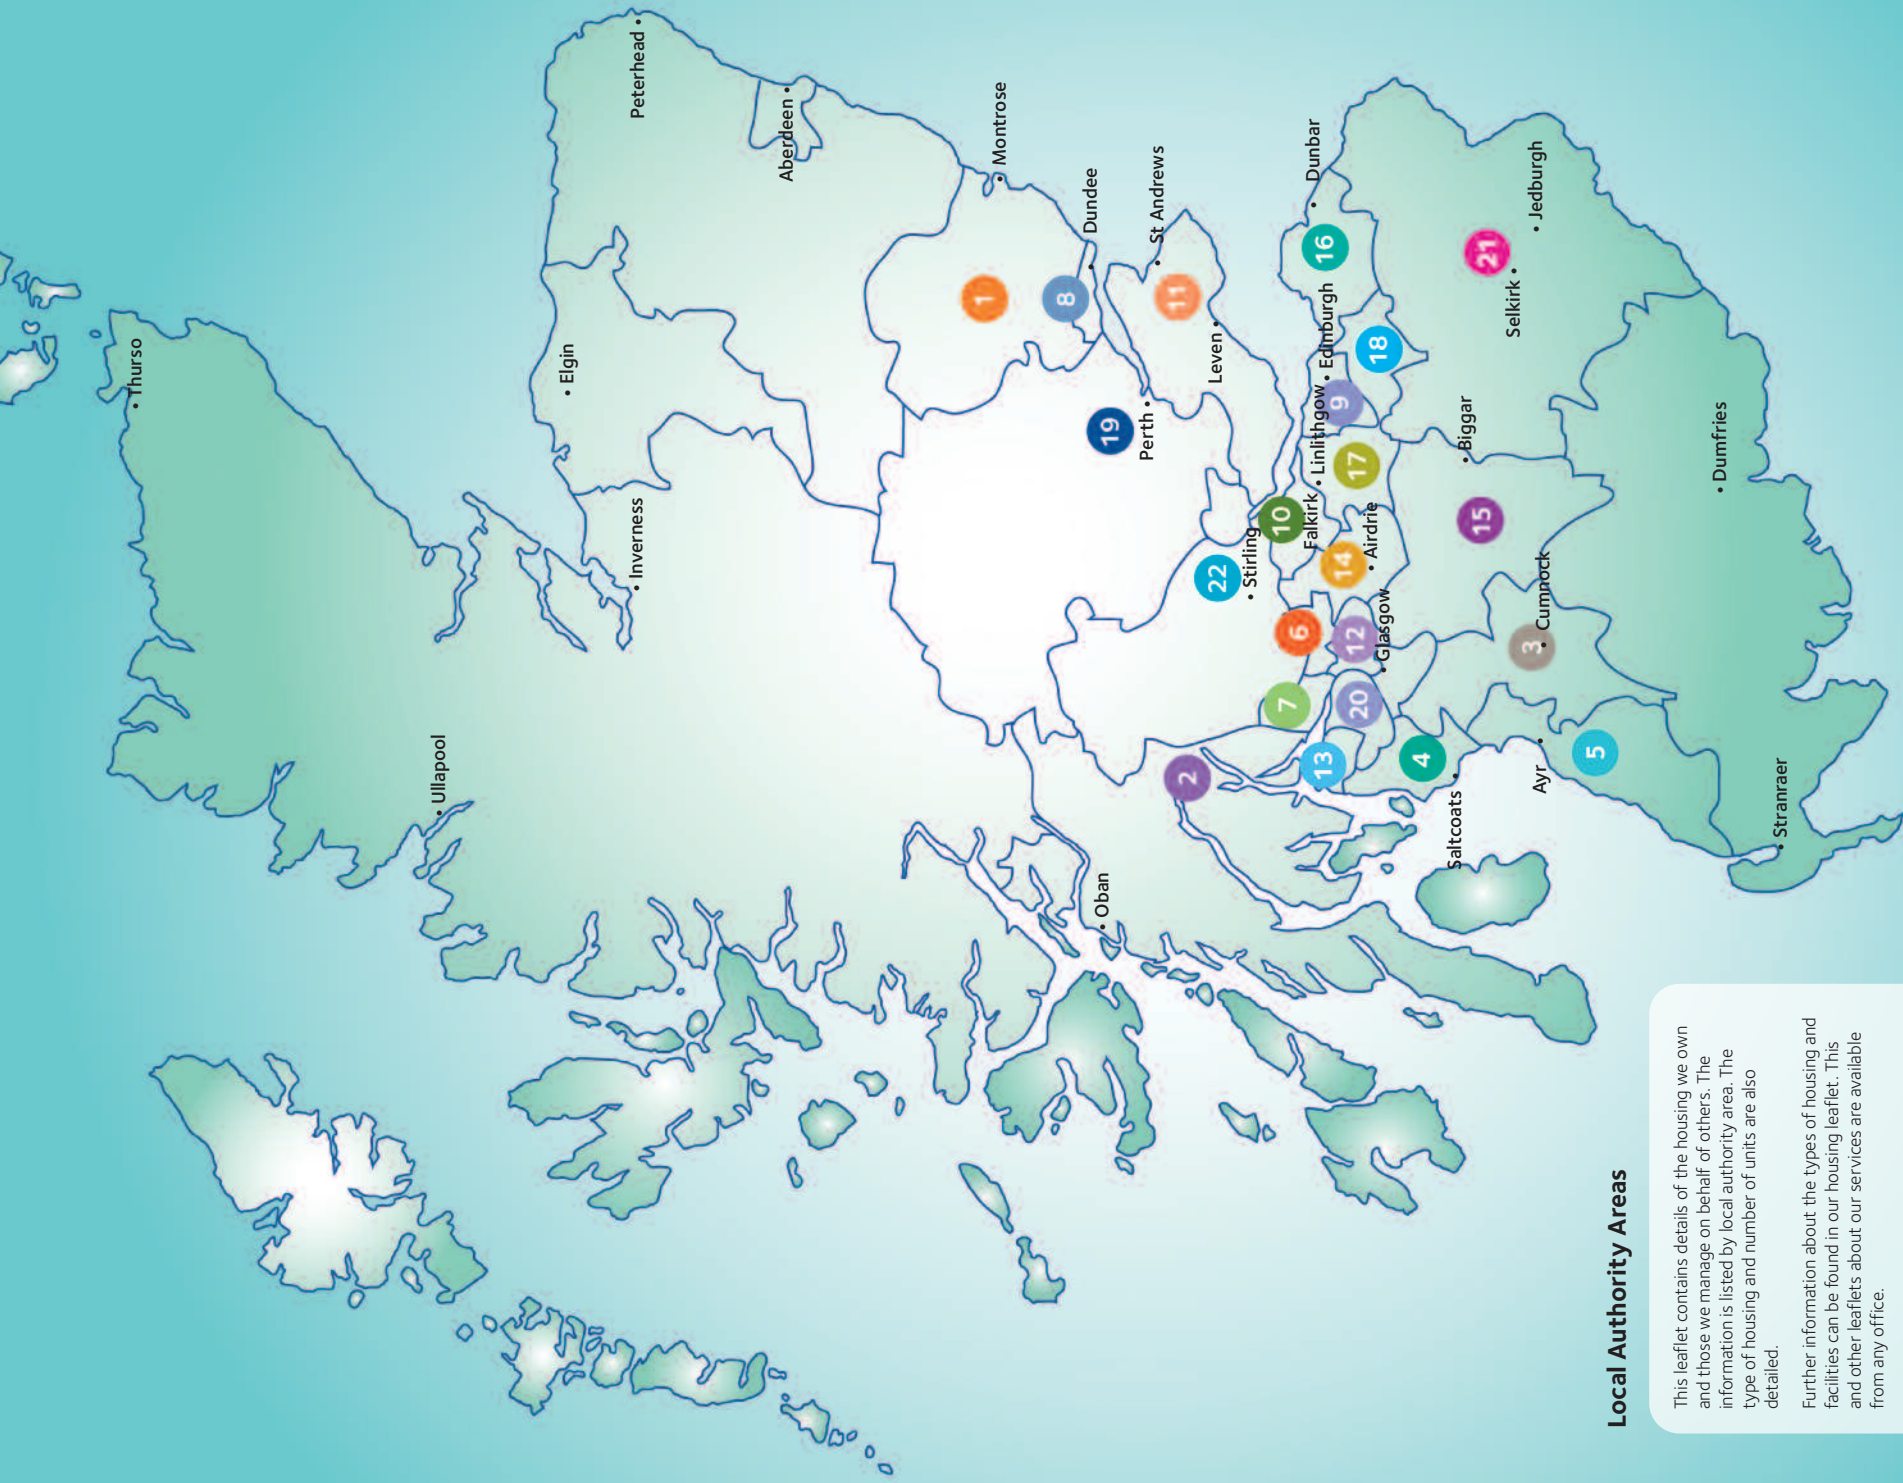

HOUSING LOCATION LIST

Local Authority Areas

This leaflet contains details of the housing we own and those we manage on behalf of others. The information is listed by local authority area. The type of housing and number of units are also detailed.

1 Angus	6 East Dunbartonshire	11 Fife	16 East Lothian	21 Scottish Borders
2 Argyll & Bute	7 West Dunbartonshire	12 Glasgow City	17 West Lothian	22 Stirling
3 East Ayrshire	8 Dundee City	13 Inverclyde	18 Midlothian	
4 North Ayrshire	9 City of Edinburgh	14 North Lanarkshire	19 Perth & Kinross	
5 South Ayrshire	10 Falkirk	15 South Lanarkshire	20 Renfrewshire	